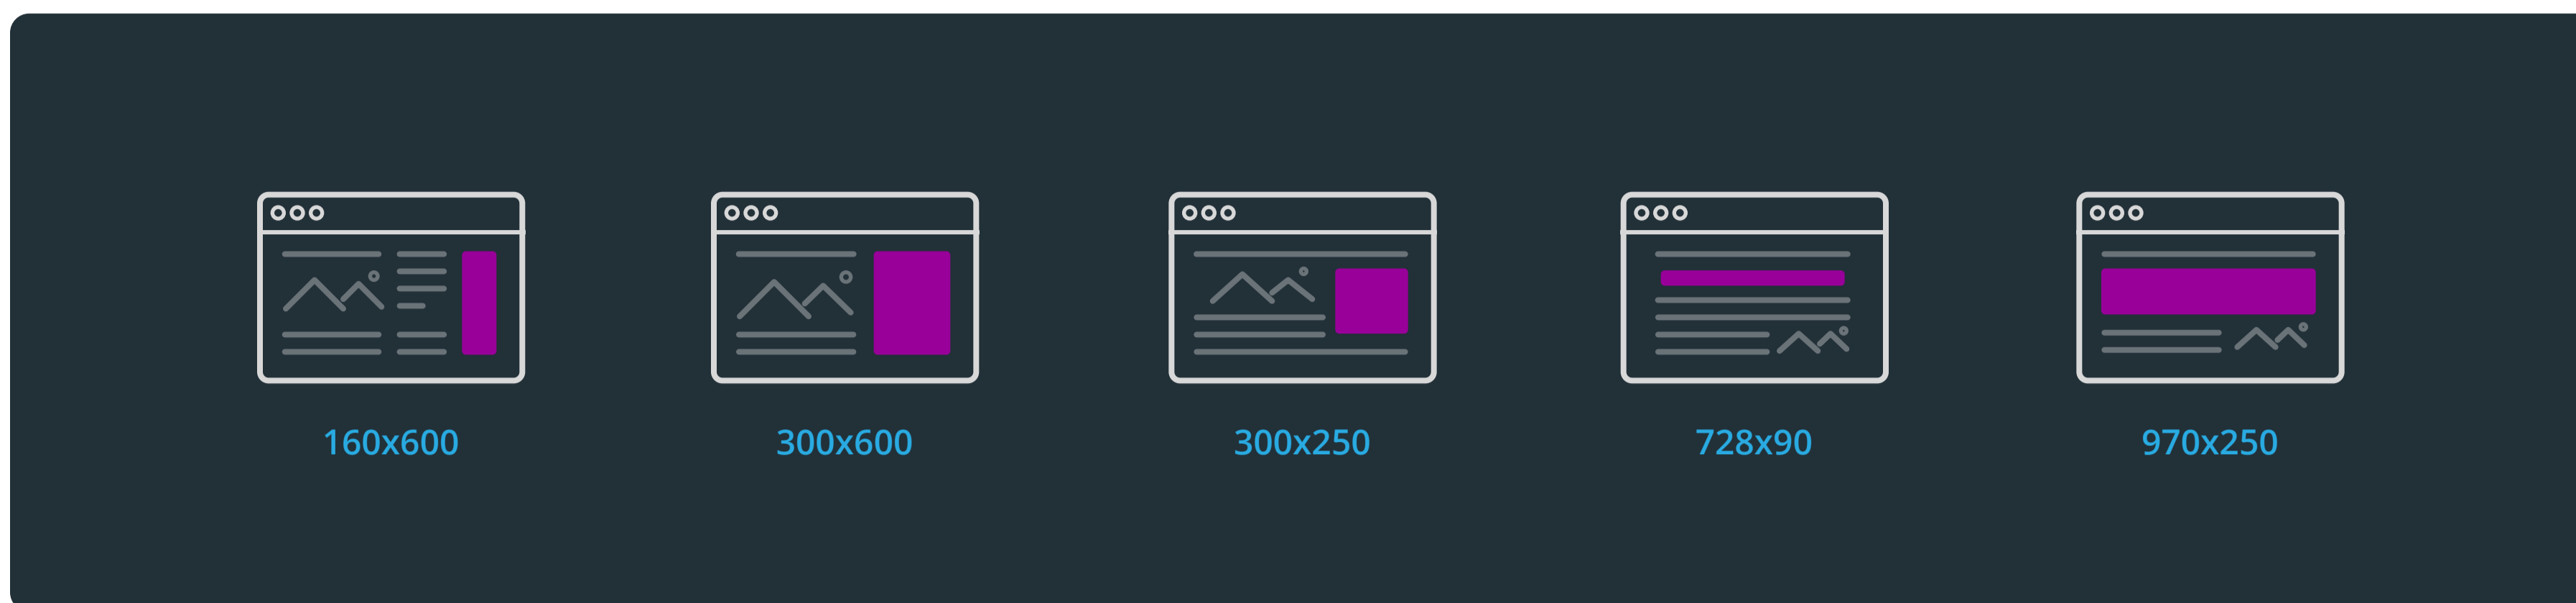

DESKTOP

TEASER

TEASER VIDEO SIZES

TEASER VIDEO

LOGO

EXPANDABLE UNITS

Skyscraper 160x600
 Halfpage 300x600
 Rectangle 300x250
 Leaderboard 728x90
 Billboard 970x250

30 sec loop